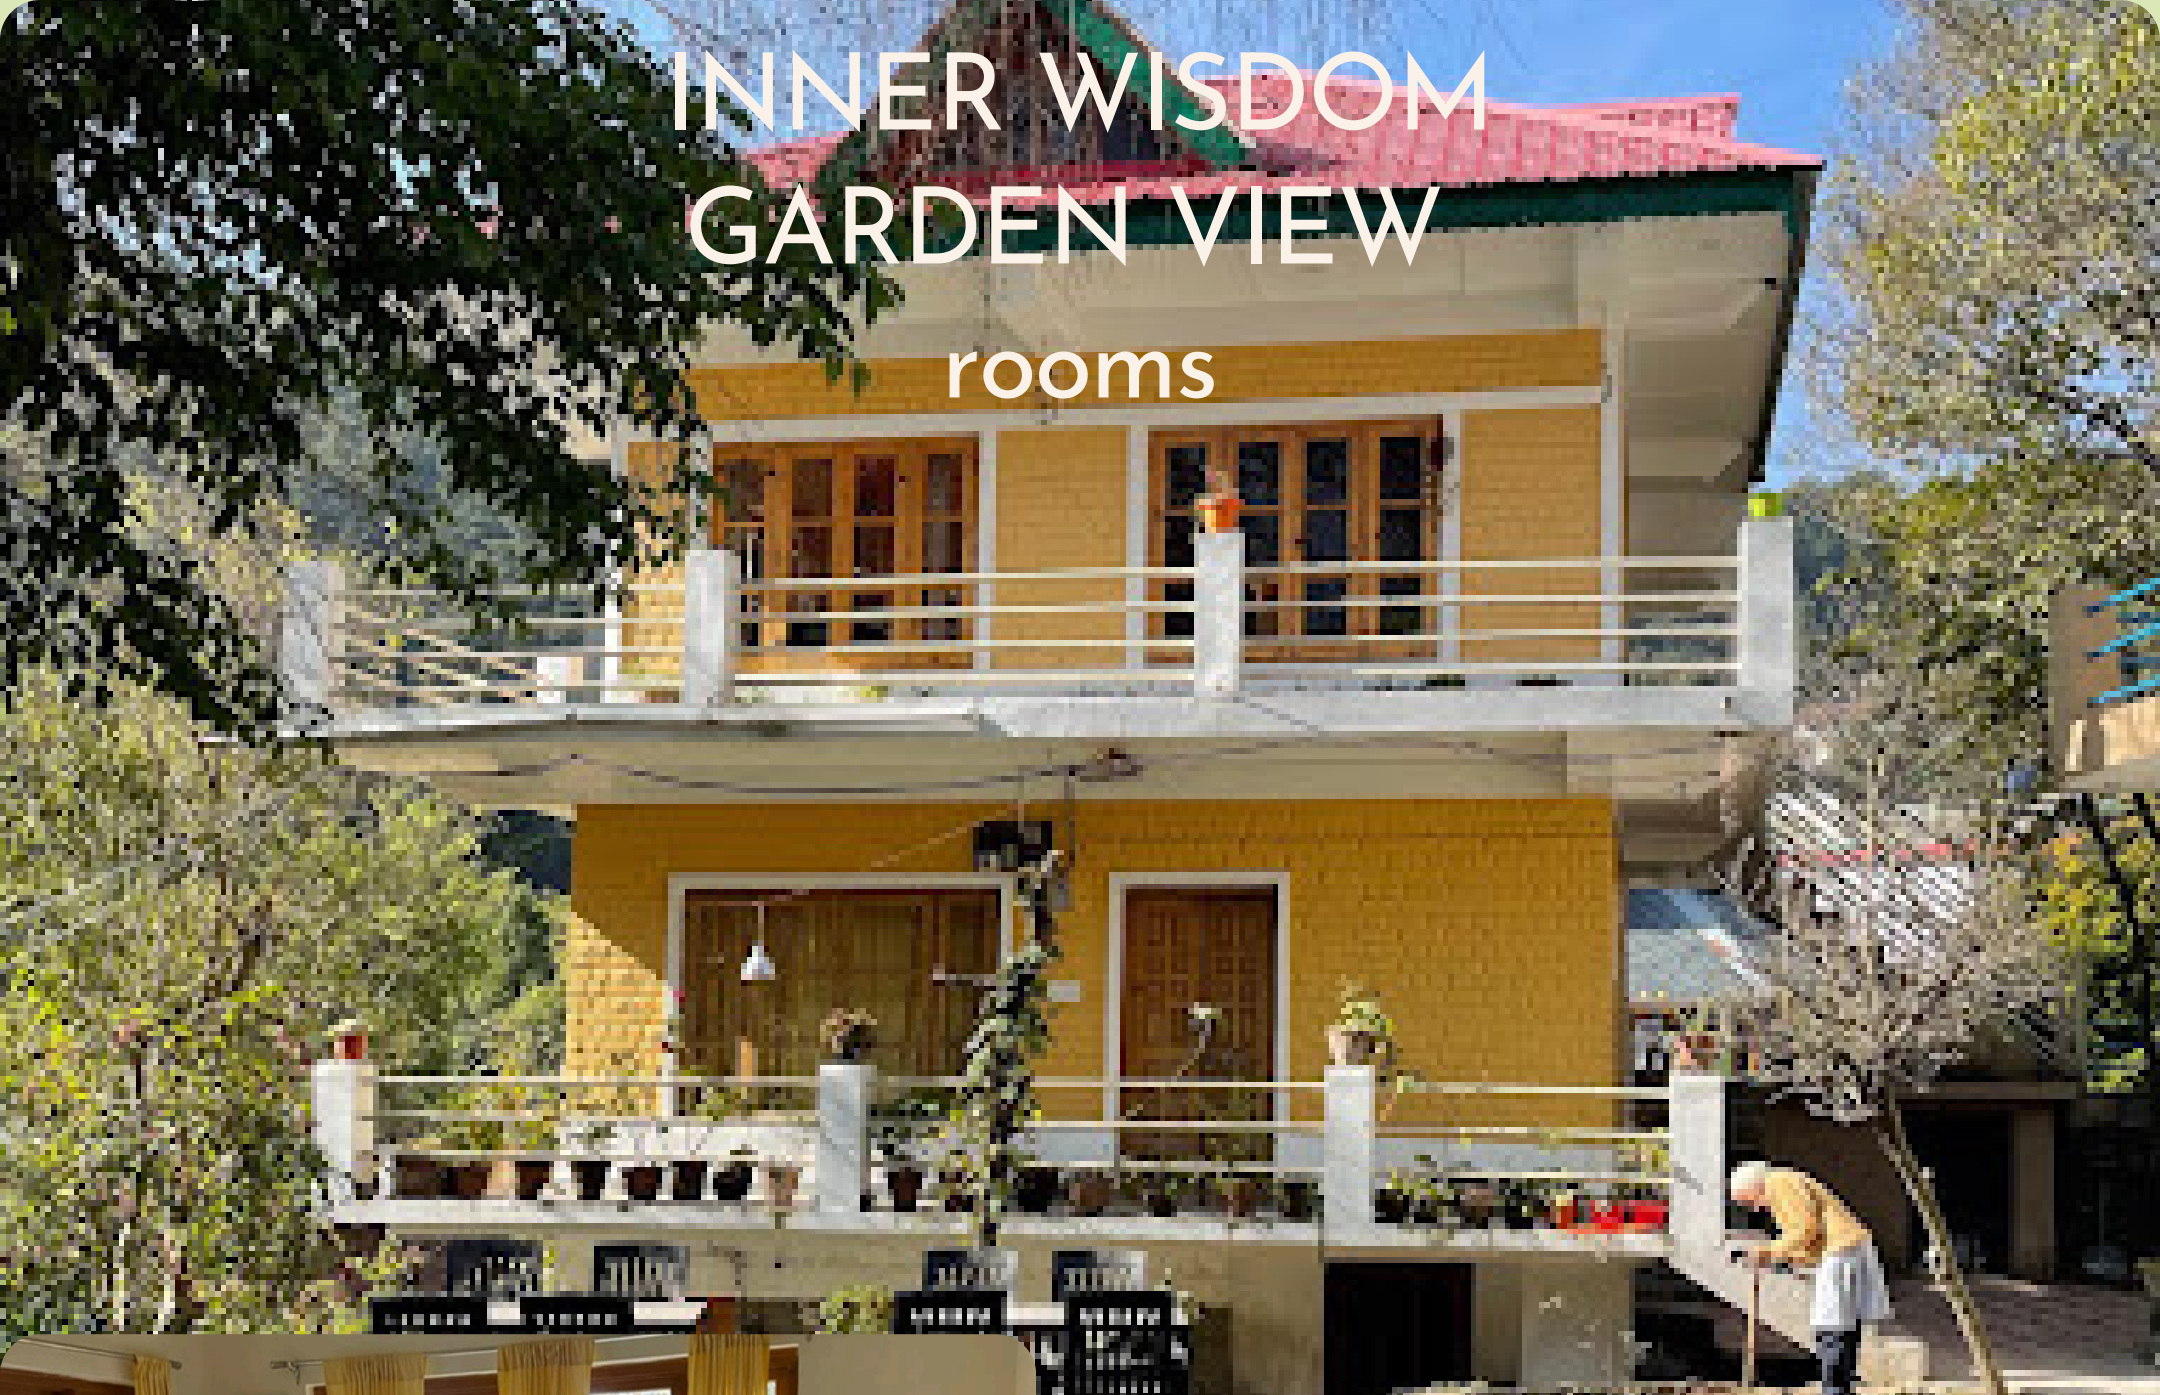

INNER WISDOM

Retreat room options

HERITAGE

€1059/£899

GARDEN VIEW

€1111/£946

MOUNTAIN VIEW

€1285/£1094

INNER WISDOM HERITAGE house & rooms

INNER WISDOM GARDEN VIEW rooms

INNER WISDOM MOUNTAIN VIEW rooms